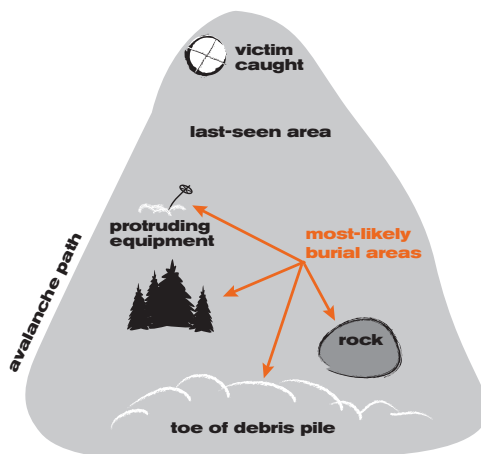

# Probing 101

Avalanche probes are essential pieces of snow safety equipment that should always be carried in your pack or inside your shovel shaft.

## Beacon Search Probing

The pinpoint search (within three meters) is the trickiest part of a beacon search. A probe can quickly confirm the location and depth of burial. Probes with depth markings aid in determining exact depth and appropriate excavation area size. From your lowest distance reading, probe 10 in (25cm) apart in concentric circles. Since the pinpoint search is done along the snow surface, insert probe perpendicular to the surface, not straight down. After striking the victim, leave in place and start shoveling downhill of the probe. Recommended probe length: 1.8 to 3 meters.

## Spot Probing

Spot probing is performed if beacons are not used. Probe up to 6 feet deep (1.5 m) in likely burial spots. These include the fall line below last-seen-area; around the victim's equipment on surface; above and below rocks & trees; depressions, curves, and the toe of the debris pile. Studies show that avalanche victims rarely survive below 6 feet (1.5 meters). Therefore a live recovery is more likely if you probe more areas than if you probe deeper. Recommended probe length: 2 to 3 meters.

## Organized Probe Lines

Usually performed by search-and-rescue groups outside the victim's own party. Rarely result in live recoveries. Searchers line up wrist-to-wrist (arms outstretched) across the slope, make three holes in a line, 50cm apart, then move forward one step and repeat. Probing depth should be consistent between all searchers. Long probes enable searchers to stand upright while probing, minimizing back fatigue. Recommended probe length: 3 meters.