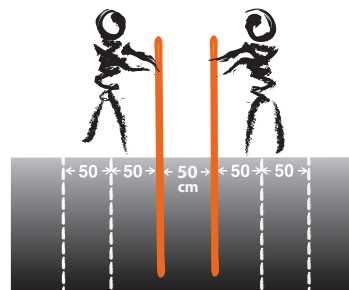

## Beacon Search Probing

The pinpoint search (within three meters) is the trickiest part of a beacon search. A probe can quickly confirm the location and depth of burial. Probes with depth markings aid in determining exact depth and appropriate excavation area size. From your lowest distance reading, probe 10 in (25cm) apart in concentric circles. Since the pinpoint search is done along the snow surface, insert probe perpendicular to the surface, not straight down. After striking the victim, leave in place and start shoveling downhill of the probe. Recommended probe length: 1.8 to 3 meters.

## Spot Probing

Spot probing is performed if beacons are not used. Probe up to 6 feet deep (1.5 m) in likely burial spots. These include the fall line below last-seen-area; around the victim's equipment on surface; above and below rocks & trees; depressions, curves, and the toe of the debris pile. Studies show that avalanche victims rarely survive below 6 feet (1.5 meters). Therefore a live recovery is more likely if you probe more areas than if you probe deeper. Recommended probe length: 2 to 3 meters.

## Organized Probe Lines

Usually performed by search-and-rescue groups outside the victim's own party. Rarely result in live recoveries. Searchers line up wrist-to-wrist (arms outstretched) across the slope, make three holes in a line, 50cm apart, then move forward one step and repeat. Probing depth should be consistent between all searchers. Long probes enable searchers to stand upright while probing, minimizing back fatigue. Recommended probe length: 3 meters.