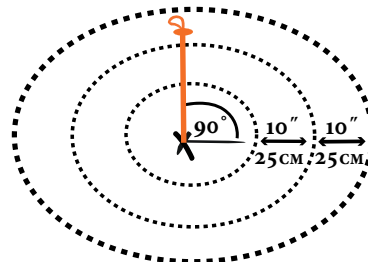

# Probing 101

Avalanche probes are essential pieces of snow safety equipment that should always be carried in your pack or inside your shovel shaft.

## Beacon Search Probing

The pinpoint search (within three meters) is the trickiest part of a beacon search. A probe can quickly confirm the location and depth of burial. Probes with depth markings aid in determining exact depth and appropriate excavation area size. From your lowest distance reading, probe 10 in (25cm) apart in concentric circles. Since the pinpoint search is done along the snow surface, insert probe perpendicular to the surface, not straight down. After striking the victim, leave in place and start shoveling downhill of the probe. Recommended probe length: 1.8 to 3 meters.

## Spot Probing

Spot probing is performed if beacons are not used. Probe up to 6 feet deep (1.5 m) in likely burial spots. These include the fall line below last-seen-area; around the victim's equipment on surface; above and below rocks & trees; depressions, curves, and the toe of the debris pile. Studies show that avalanche victims rarely survive below 6 feet (1.5 meters). Therefore a live recovery is more likely if you probe more areas than if you probe deeper. Recommended probe length: 2 to 3 meters.

## Organized Probe Lines

Usually performed by search-and-rescue groups outside the victim's own party. Rarely result in live recoveries. Searchers line up wrist-to-wrist (arms outstretched) across the slope, make three holes in a line, 50cm apart, then move forward one step and repeat. Probing depth should be consistent between all searchers. Long probes enable searchers to stand upright while probing, minimizing back fatigue. Recommended probe length: 3 meters.